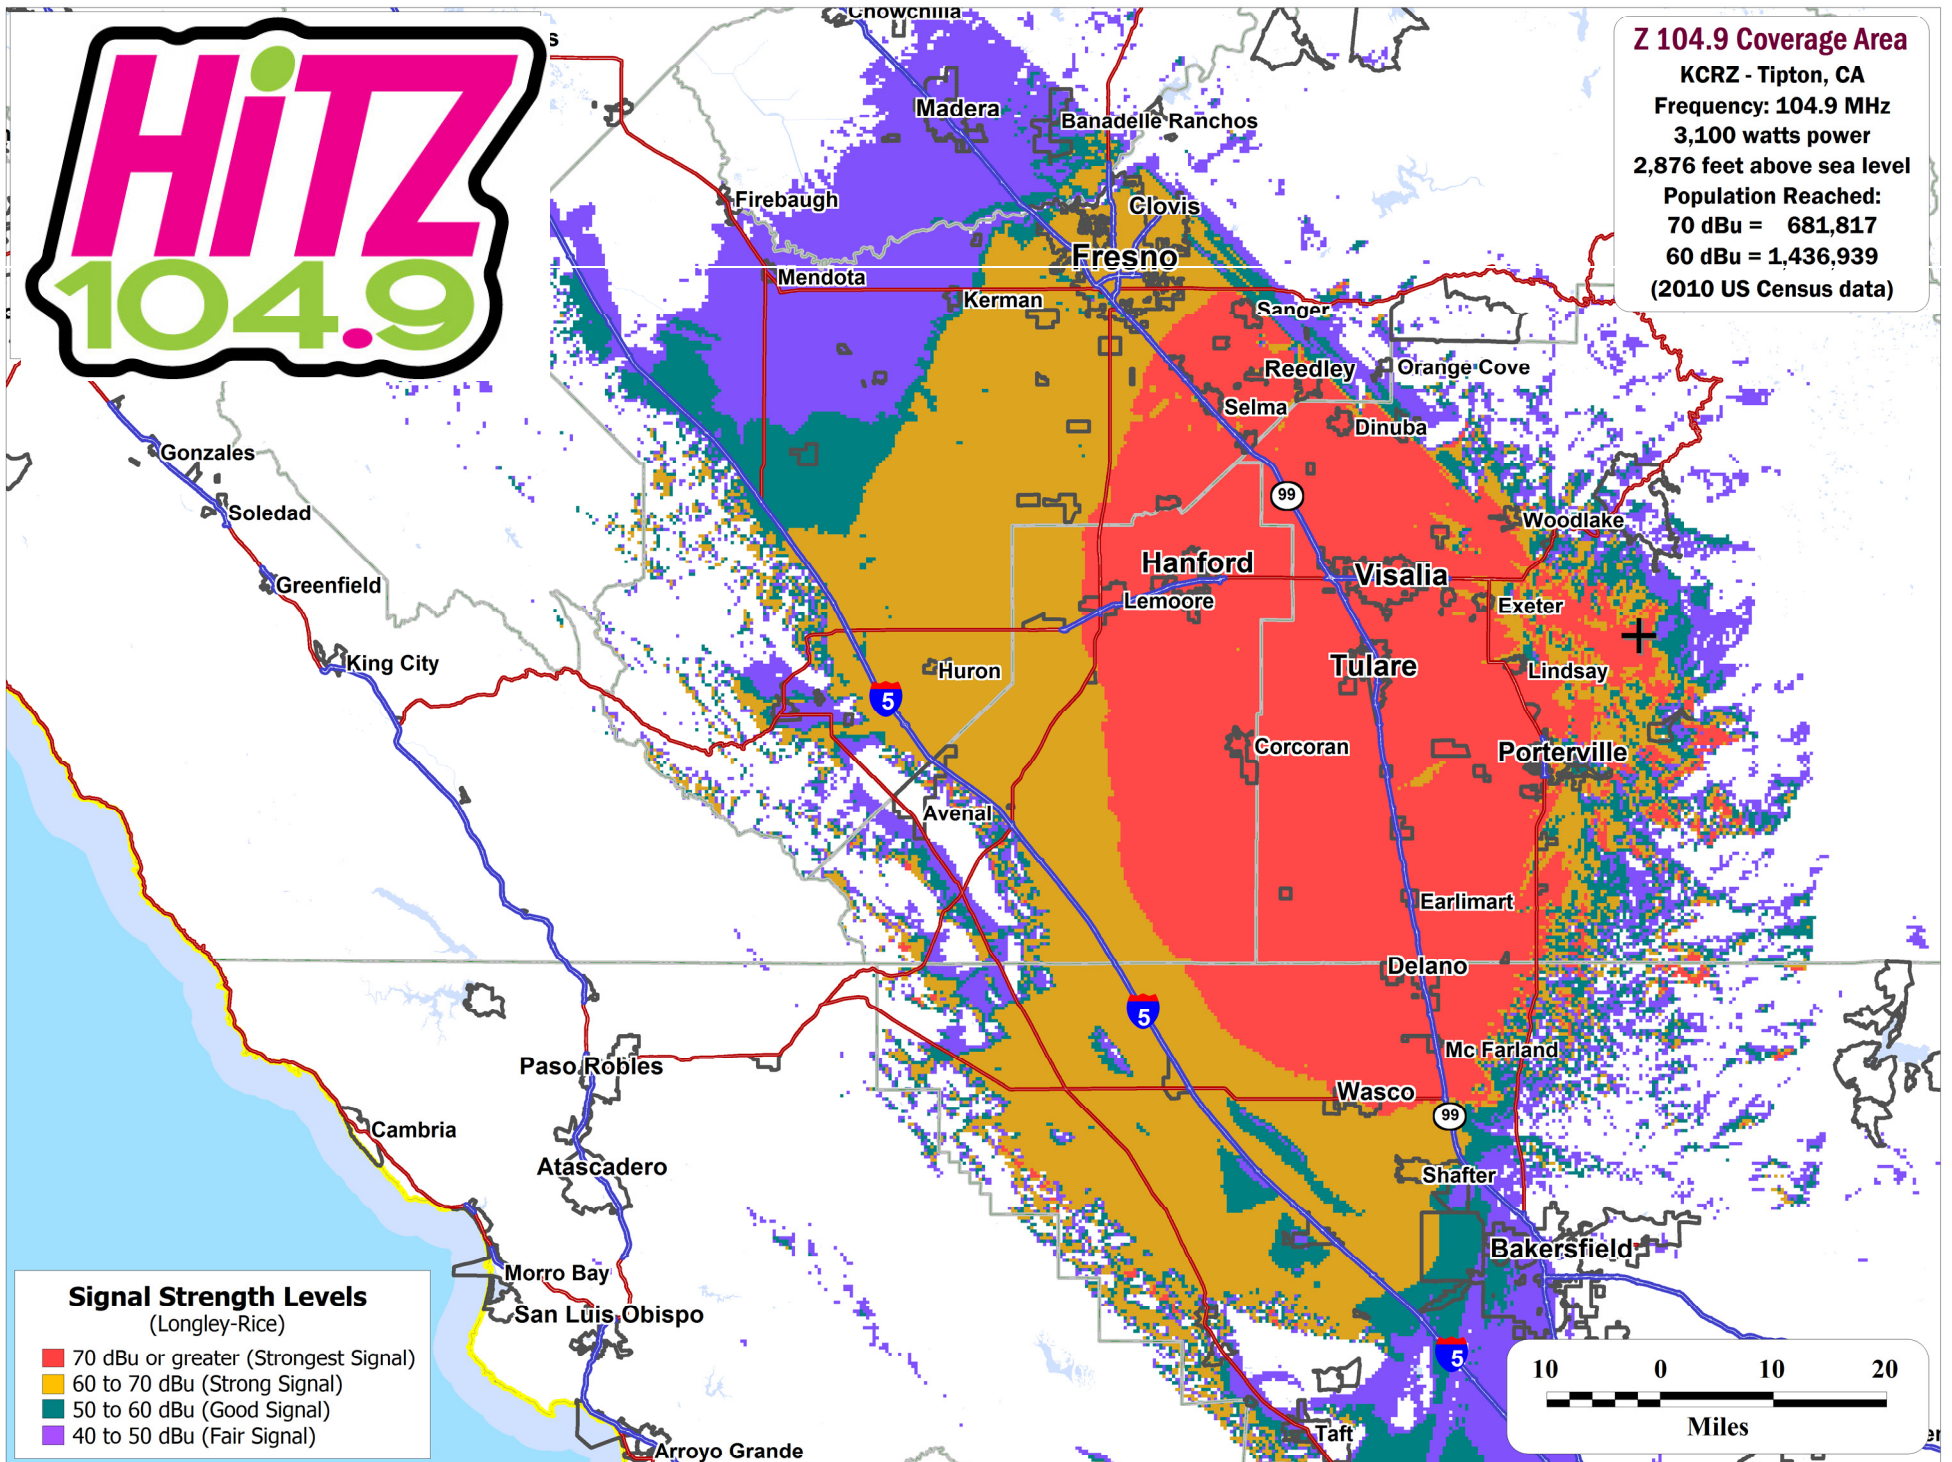

Z 104.9 Coverage Area

KCRZ - Tipton, CA

Frequency: 104.9 MHz

3,100 watts power

2,876 feet above sea level

Population Reached:

70 dBu = 681,817

60 dBu = 1,436,939

(2010 US Census data)

Signal Strength Levels

(Longley-Rice)

- 70 dBu or greater (Strongest Signal)
- 60 to 70 dBu (Strong Signal)
- 50 to 60 dBu (Good Signal)
- 40 to 50 dBu (Fair Signal)